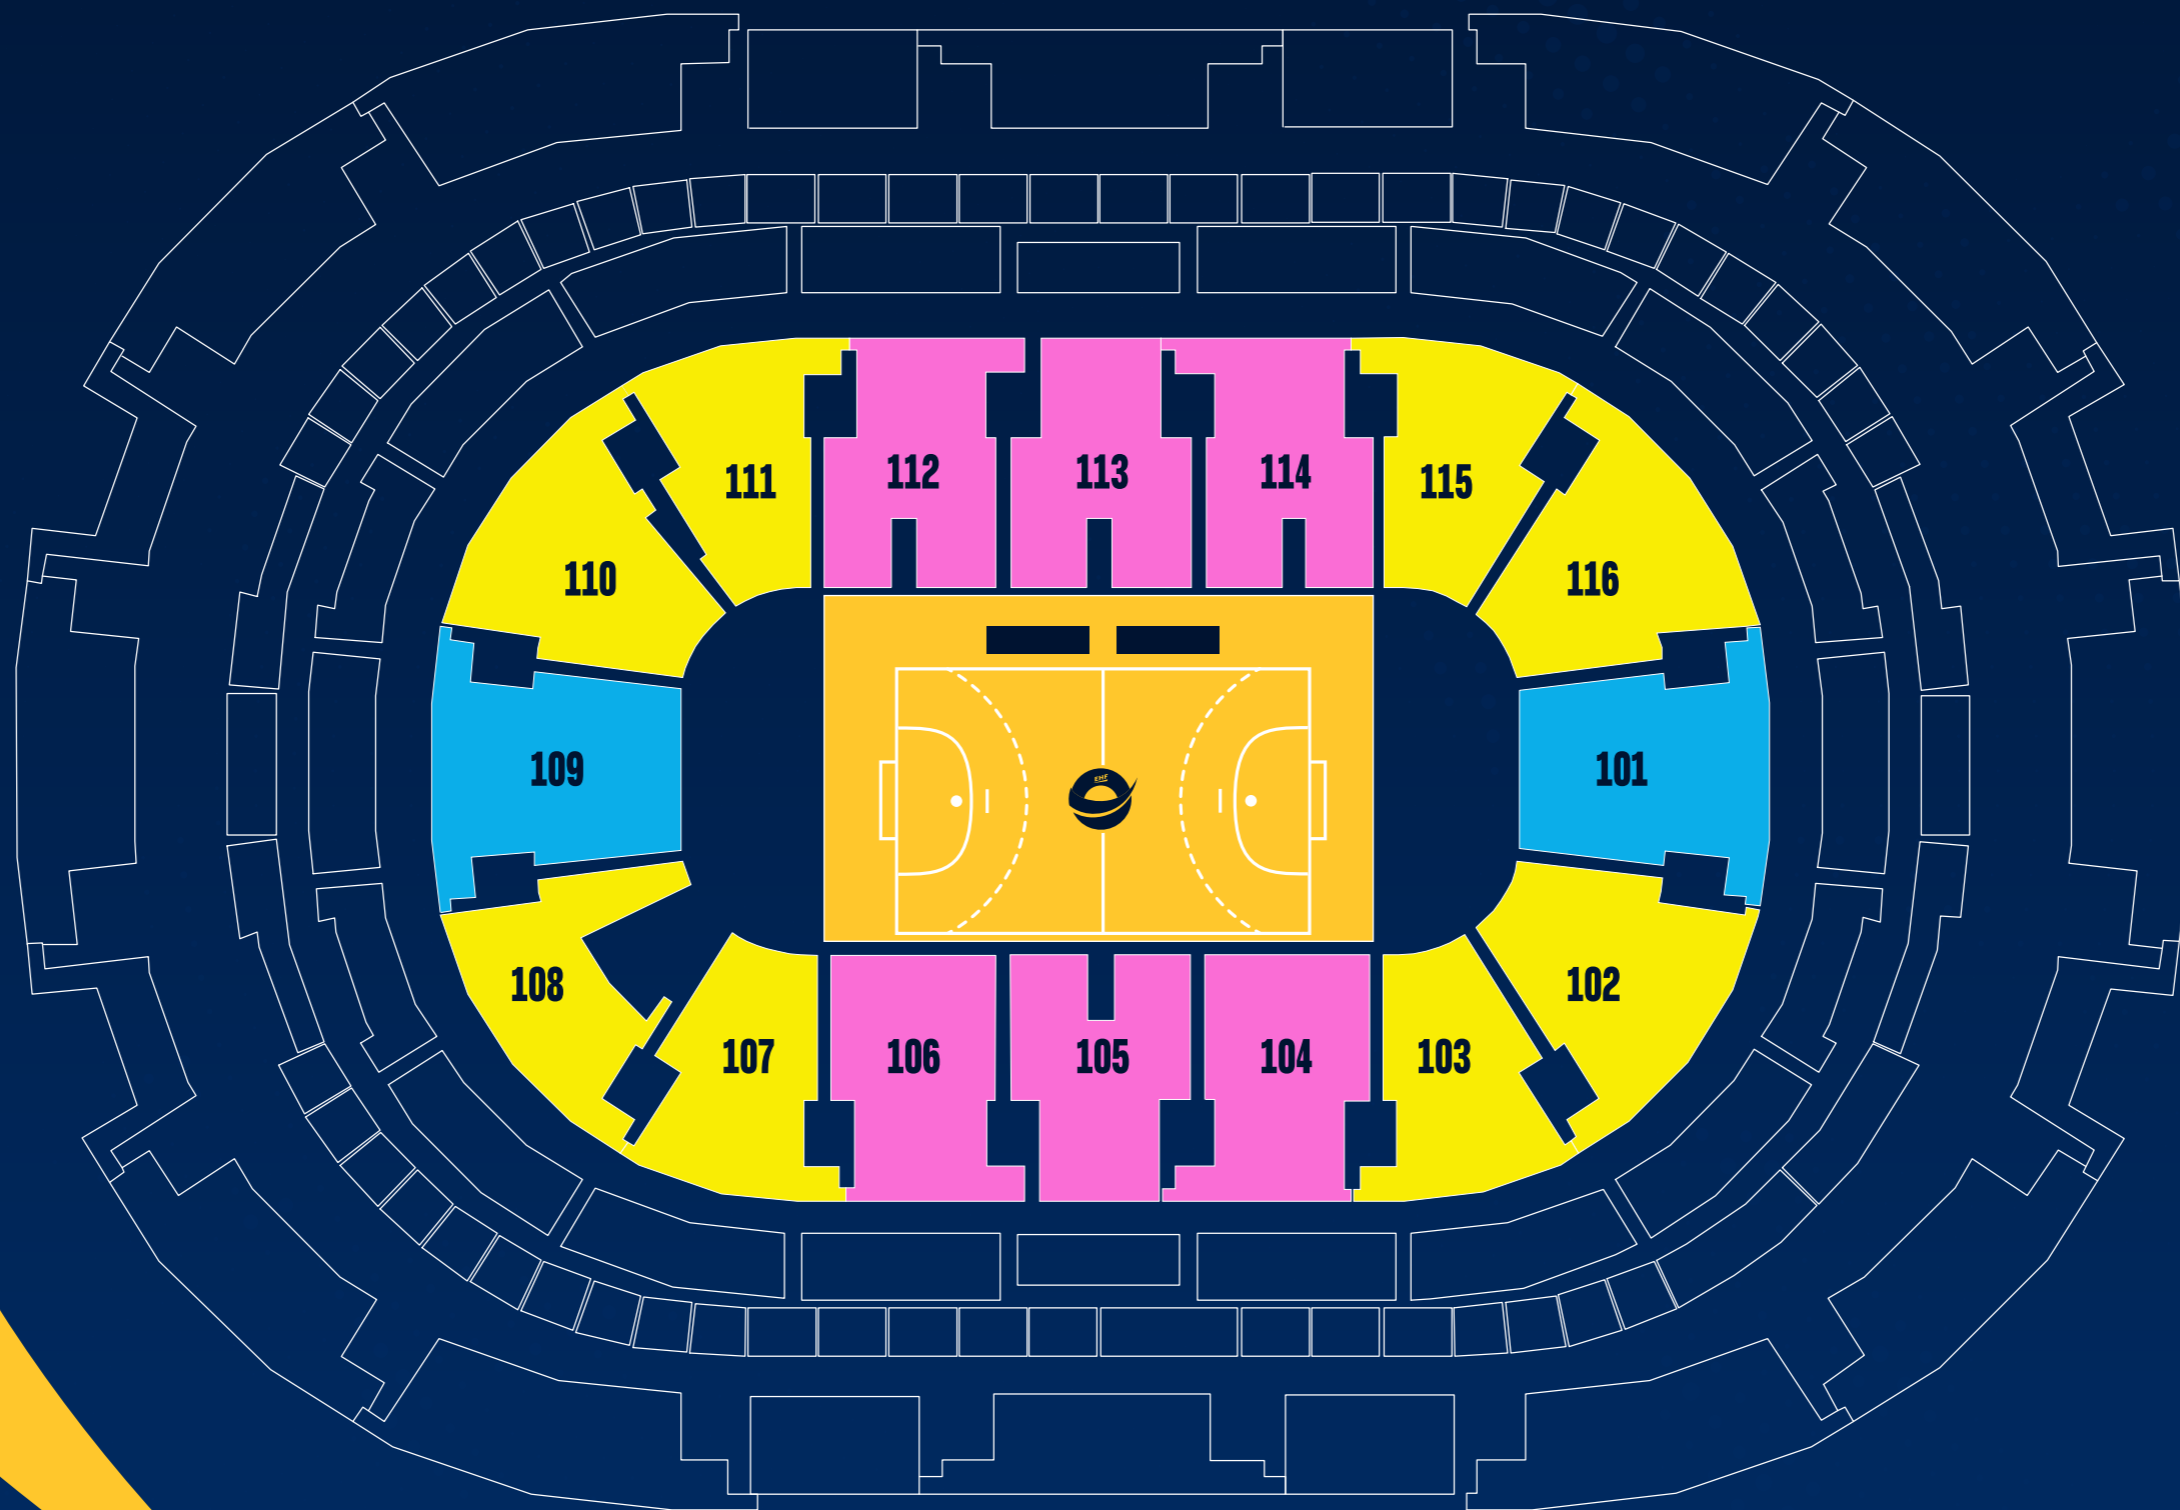

WOMEN'S EHF EURO 2026

POLAND · ROMANIA · CZECHIA · SLOVAKIA · TÜRKIYE
3-20 DECEMBER

 CATEGORY 1

 CATEGORY 2

 CATEGORY 3